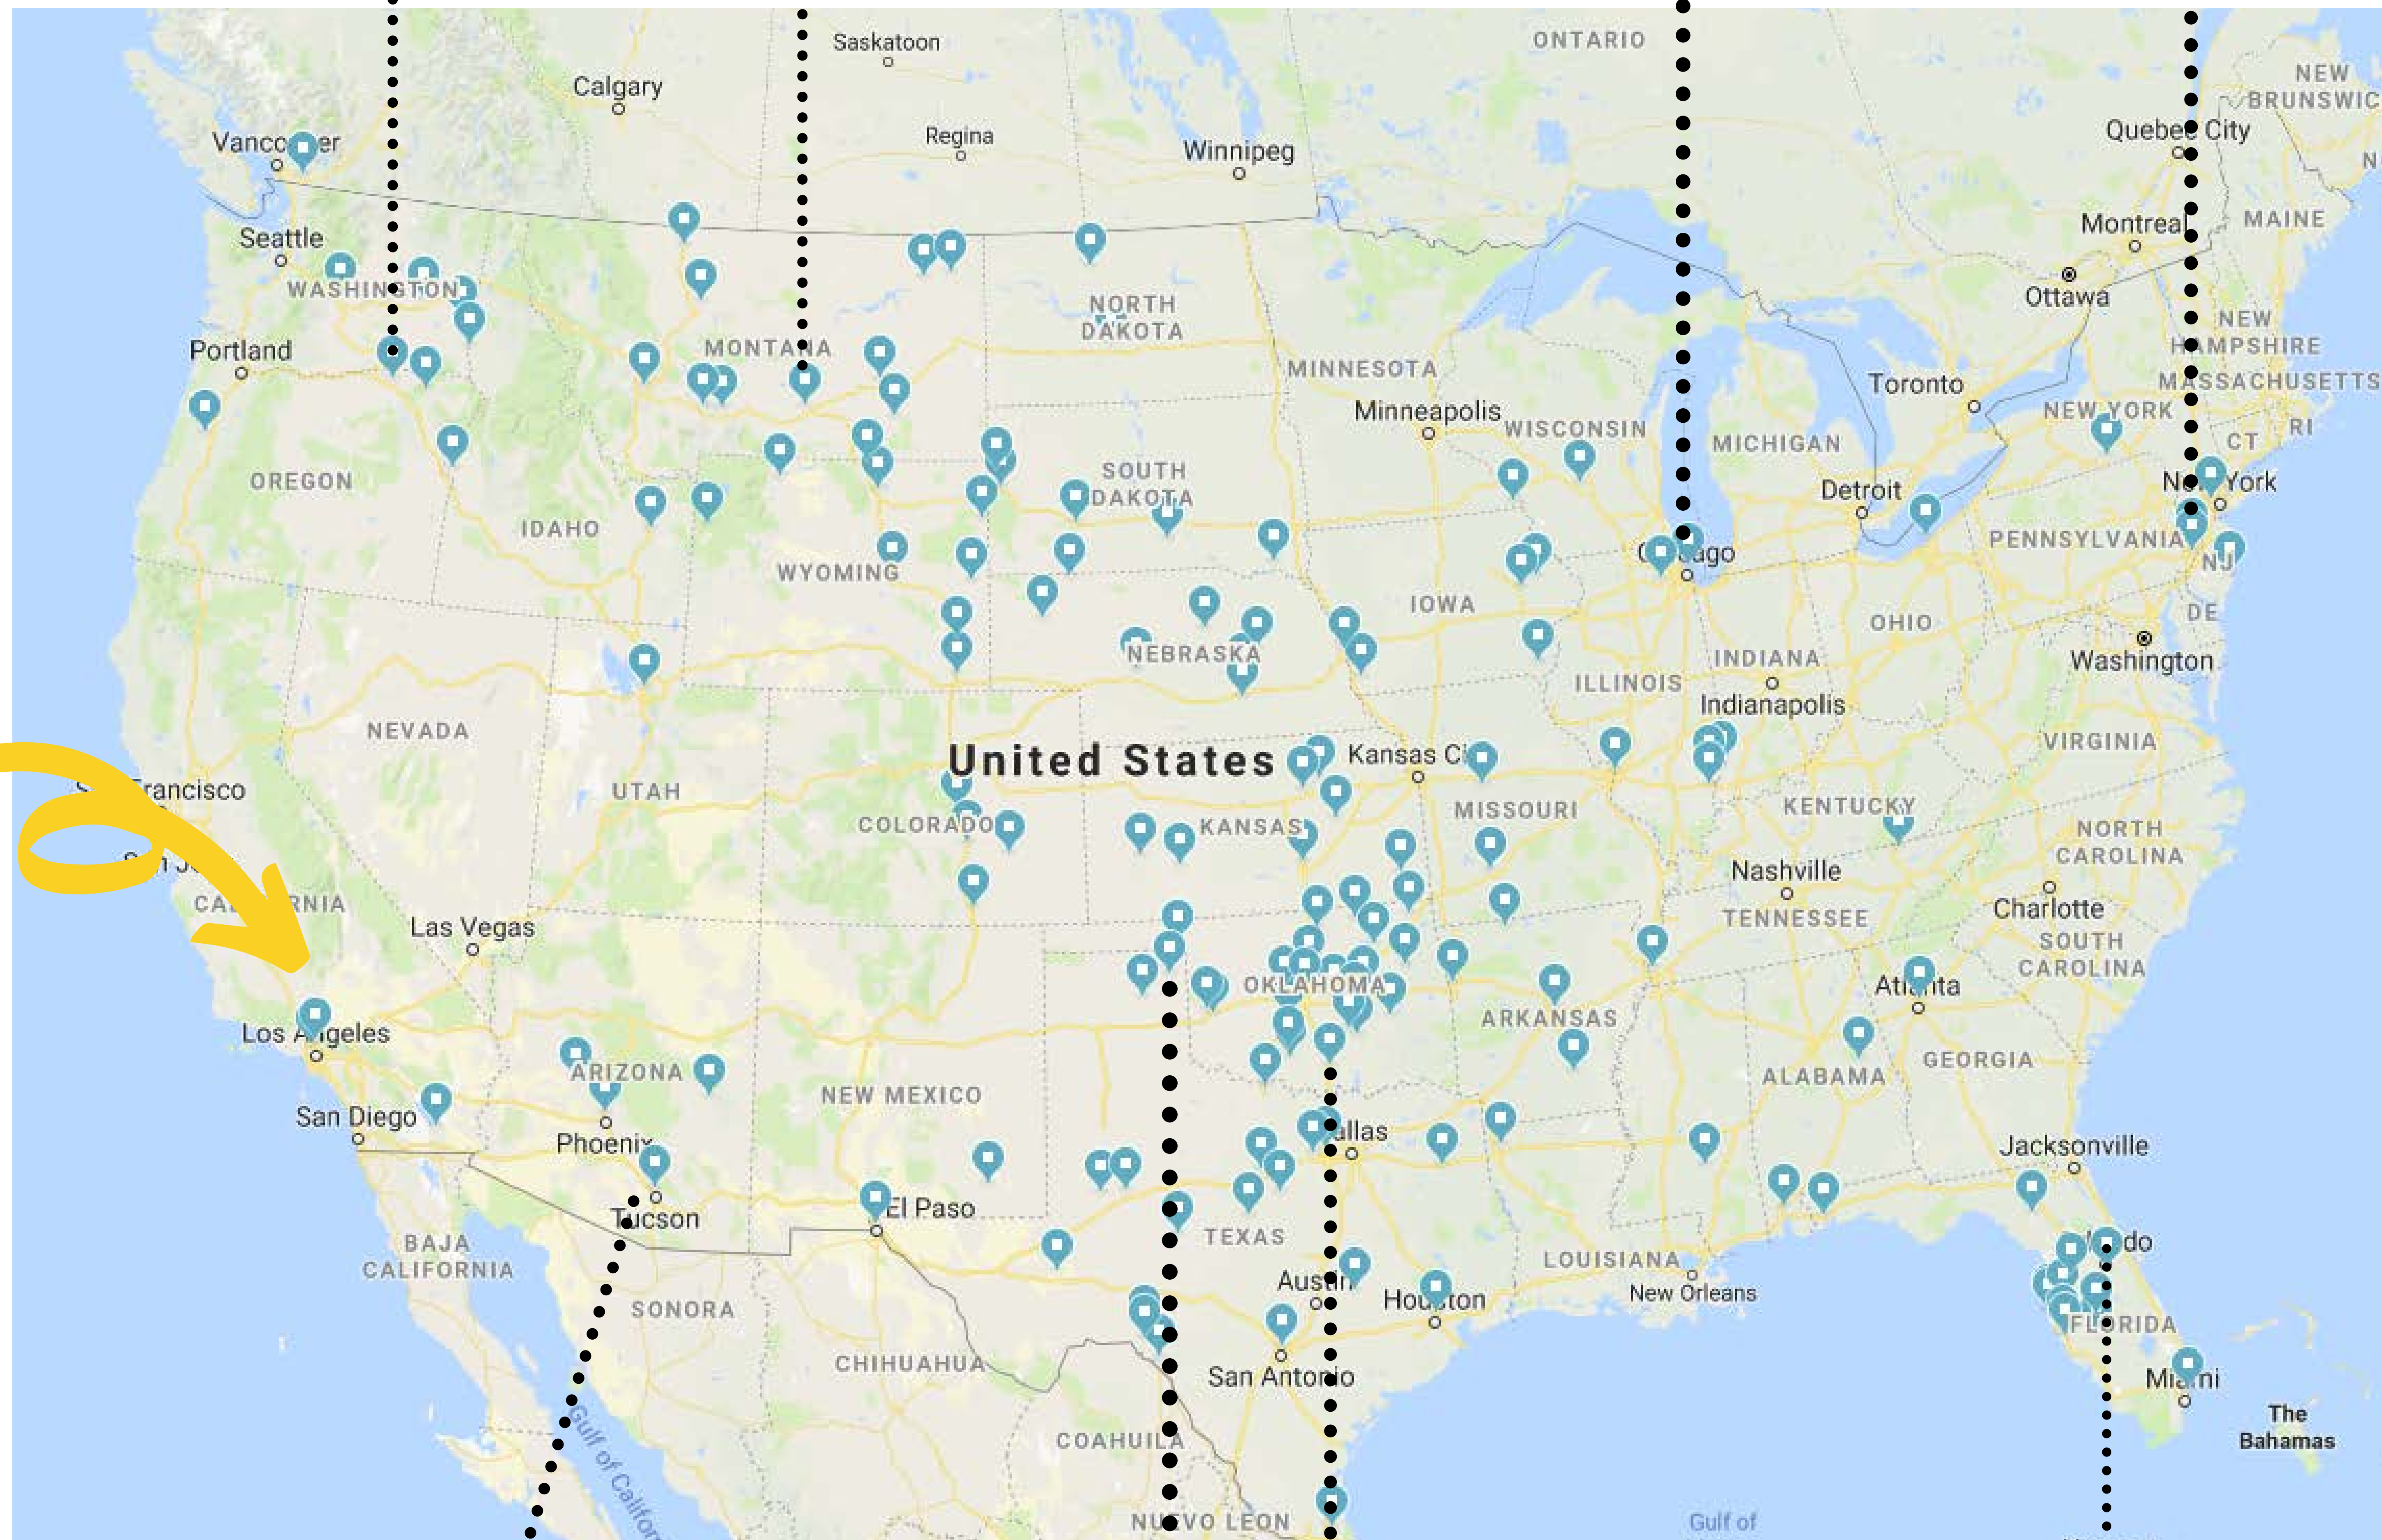

Where in the World is Ralph R. Doubleday?

Samantha Schafer

Digital and Institutional Archivist, National Cowboy & Western Heritage Museum

**NATIONAL
COWBOY
& WESTERN HERITAGE
MUSEUM**

By literally mapping out items, archivists can geographically contextualize collections and find connections that might have been previously overlooked.

[Click here to view the Google Map](#)

Google Maps is a free resource, available to anyone with a Gmail account. By saving locations to a list in Maps, users can also view those locations in street view.

- ### Possible Uses
- Broaden accessibility
 - Cross-collection contextualization
 - Expanded metadata
 - Find new locations for possible outreach
 - Create potential marketing to new and/or underserved patrons
 - Online sharing via History Pin
 - Social media
 - Exhibit ideas

Search our image database here

Take a look at the spreadsheets here

DOUBLEDAY RODEO PHOTOGRAPHS LOCATION STATISTICS				
State	City	# Photos		
	San Angelo	31		
	San Antonio	3		
	Val Verde	1		
	Wichita Falls	13		
Utah		2		
	Salt Lake City	2		
Washington		8		
	Colfax	1		
	Ellensburg	1		
	Ritzville	5		
	Sumas	1		